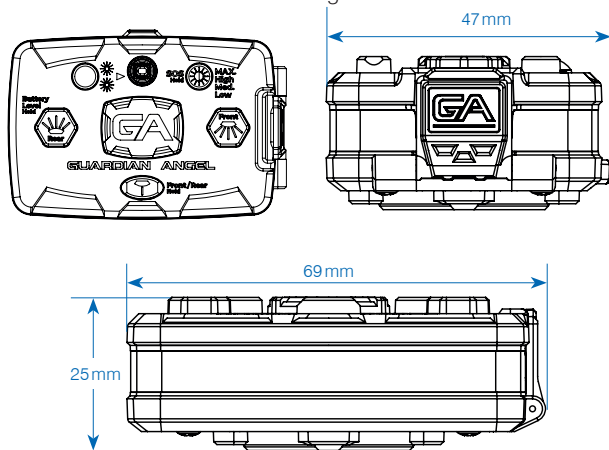

Protection category: IP68

Equipment: 18xLED (colours depend on the version)

Casing: Reinforced glass fibre polycarbonate with integrated magnetic attachment system

Magnet type: Neodym, 9kg tensile strength NB42 quality

Temperature range: -40°C to +110°C

Dimensions (l x h x p): 69 x 47 x 25 mm

Weight: 92 g

Flammability rating: UL746B, UL94

Scope of delivery: 1 BodyLED safety lamp
1 USB-C charging cable
1 Magnetic attachment

Product features

- visibility from very long distances – up to 5 kilometres due to high-power LEDs, 360° illumination
- discrete work light function – single red LED mode for low-light environment (no glare)
- four different brightness settings – low, medium, high and MAX
- SOS light function
- rechargeable lithium-ion battery with USB-C cable
- battery charge level - indication at the touch of a button
- integrated magnetic attachment system – the neodymium magnet and magnetic clip (included) can be attached to almost any surface
- intermittent flashing or continuous light – the front and back of the light can also be used simultaneously or separately
- independent light control – 4 different control buttons which provide a variety of lighting options, including an emergency mode (flash)
- protection class IP68 – resistant to water, dust and shocks